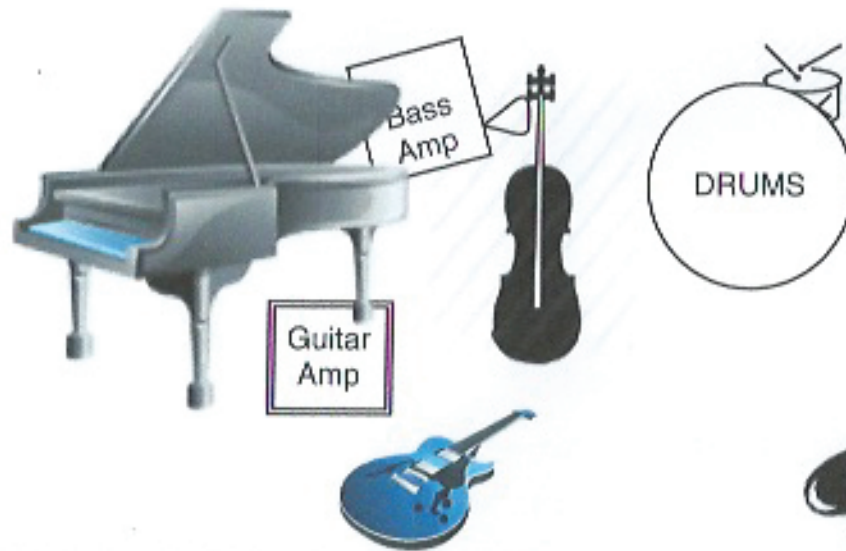

JENerations Jazz Festival Sample Big Band Set-up

Director

- Risers for brass are provided whenever possible.
- Yamaha Avante Grande Provided
- Aux Perc or Elec Keyboard available on Request in advance at application
- 3 Solo Mics to place as needed